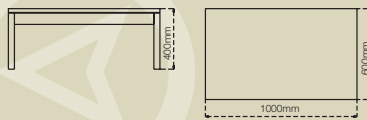

KCT-200

Coffee table

Made with solid wooden legs, the chunky look of the KCT-200 coffee table will sit perfectly with any of the cabinet models from the Kuban range. Also available with tapered legs to complement the KD models.

External dimensions: **H**   **W**   **D**
450   1000   600