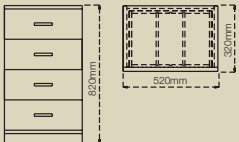

KFD-300

DVD and CD storage cabinet

The KFD-300 is the perfect media storage solution consisting of four drawers that are capable of holding up to 300 CD's or 200 DVD's or a combination of both. The adjustable dividers in each drawer allow for either DVD or CD storage.

	H	W	D
External dimensions:	820	520	320