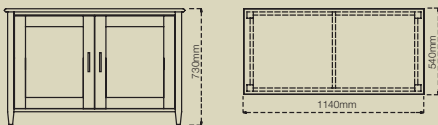

KD-2

Two door cabinet

The classic styling of the KD-2 with two panelled doors and an open back for ventilation and cable access will sit comfortably in any modern or traditional living room. The slotted shelves are fully adjustable allowing the cabinet to comfortably house at least six pieces of equipment.

	H	W	D
External dimensions:	730	1140	540
HIFI Compartment:	590	500	480