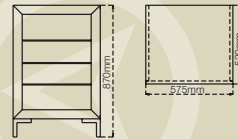

	<b>H</b>	<b>W</b>	<b>D</b>
External dimensions:	870	575	520
HIFI Compartment:	675	525	500

	<b>H</b>	<b>W</b>	<b>D</b>
External dimensions:	730	1500	540
HIFI Compartment:	590	500	480
Speaker Compartment:	590	345	480