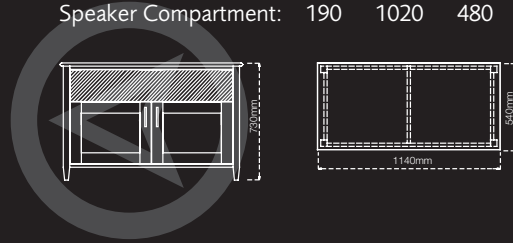

KFD-300 shown in Walnut

KD-3

Two door cabinet with horizontal speaker grille

The KD-3 is a double panelled door cabinet with a horizontal speaker grille compartment above which is ideal for satellite speaker systems. The acoustically transparent grille is available in sandstone, black, chocolate or satin silver.

	H	W	D
External dimensions:	730	1140	540
HIFI Compartment:	590	500	480
Speaker Compartment:	190	1020	480