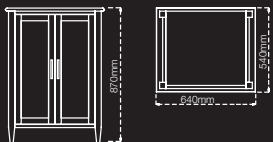

KD-1

Two door upright cabinet

The KD-1 is a single width cabinet with 2 slim solid wood panelled doors and an open back making it ideal for hifi separates and smaller systems. The design incorporates solid wood tapered legs that create an elegant yet contemporary look.

	H	W	D
External dimensions:	870	640	540
HIFI Compartment:	710	520	480