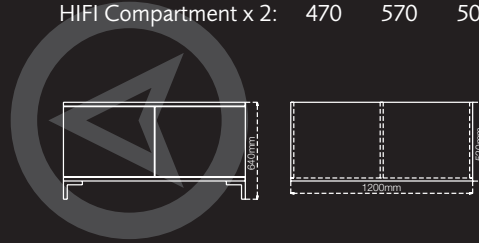

	<b>H</b>	<b>W</b>	<b>D</b>
External dimensions:	870	575	520
HIFI Compartment:	675	525	500

	<b>H</b>	<b>W</b>	<b>D</b>
External dimensions:	870	640	540
HIFI Compartment:	710	520	480

KD-1 shown in Walnut

KTD-600 shown in Cherry

	H	W	D
External dimensions:	640	1200	520
HIFI Compartment x 2:	470	570	500